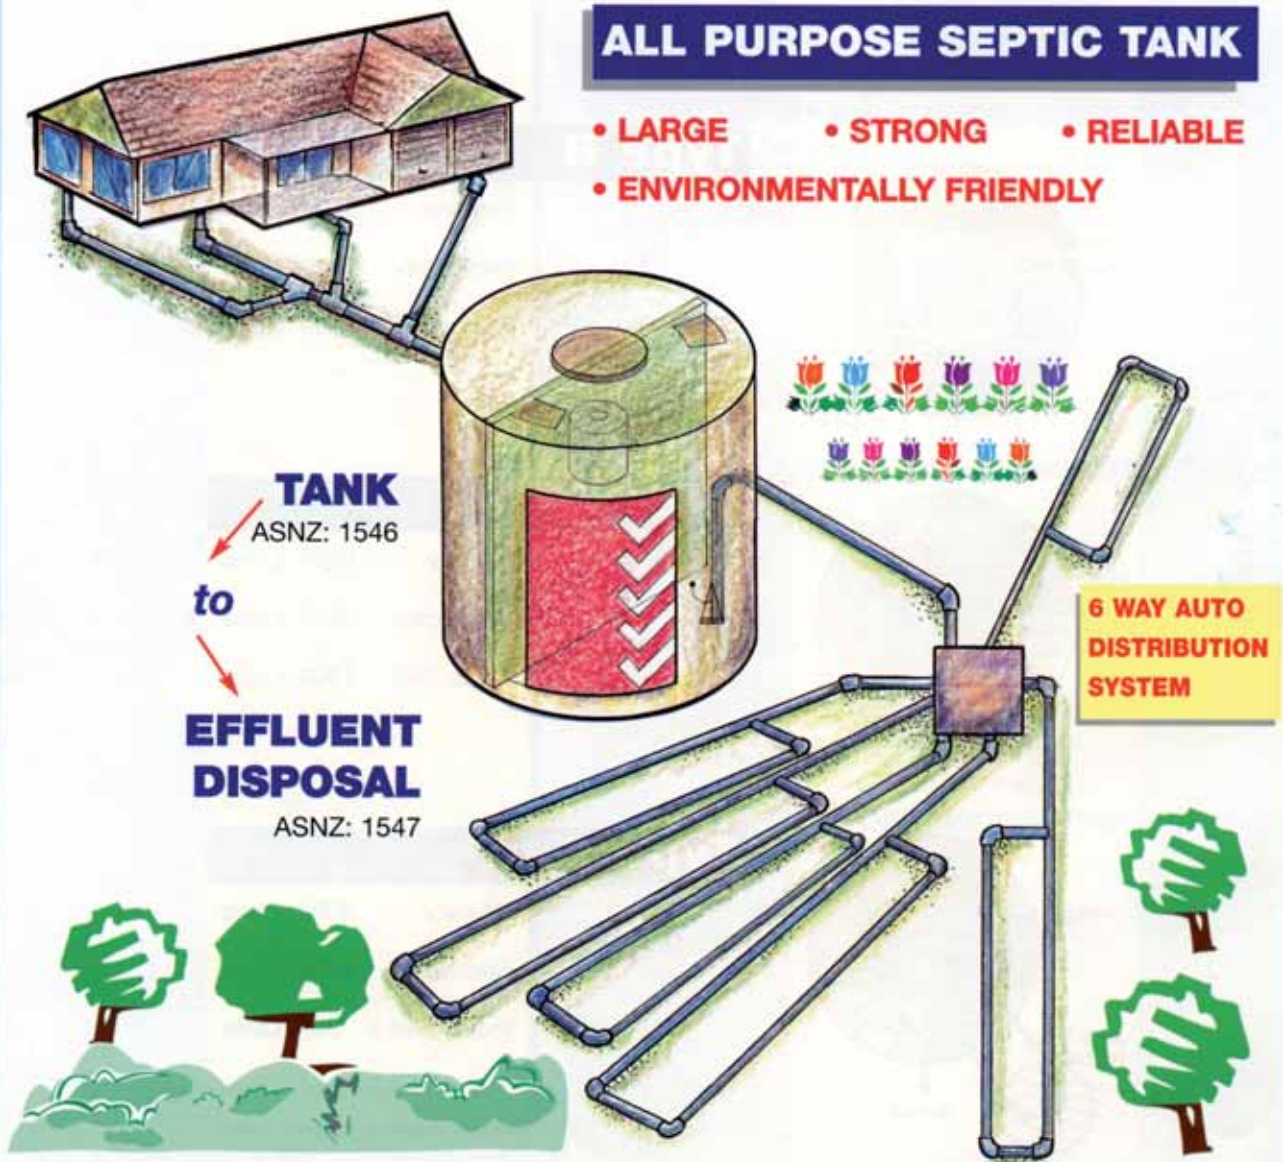

TAYLEXTM MAXI TANK

ALL PURPOSE SEPTIC TANK

ALL PURPOSE SEPTIC TANK

- LARGE
- STRONG
- RELIABLE
- ENVIRONMENTALLY FRIENDLY

Automatically, Quietly and Efficiently waters the root systems in 6 separate garden areas.

NO FUSS NO MESS NO ODOUR

Rainwater Tanks & Treatment Systems

FREECALL 1800 042 342
www.taylex.com.au