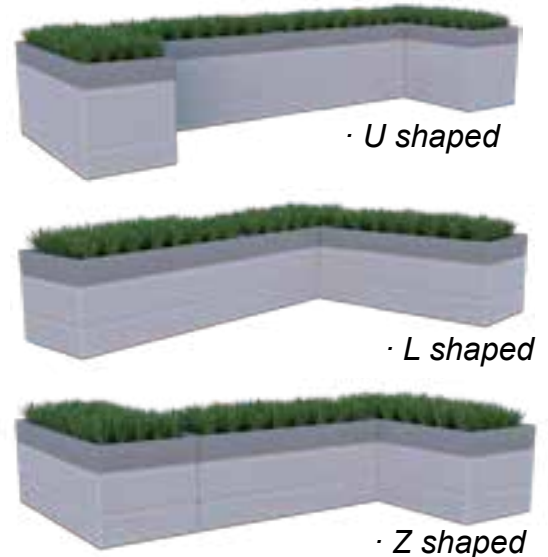

CONFIGURATION