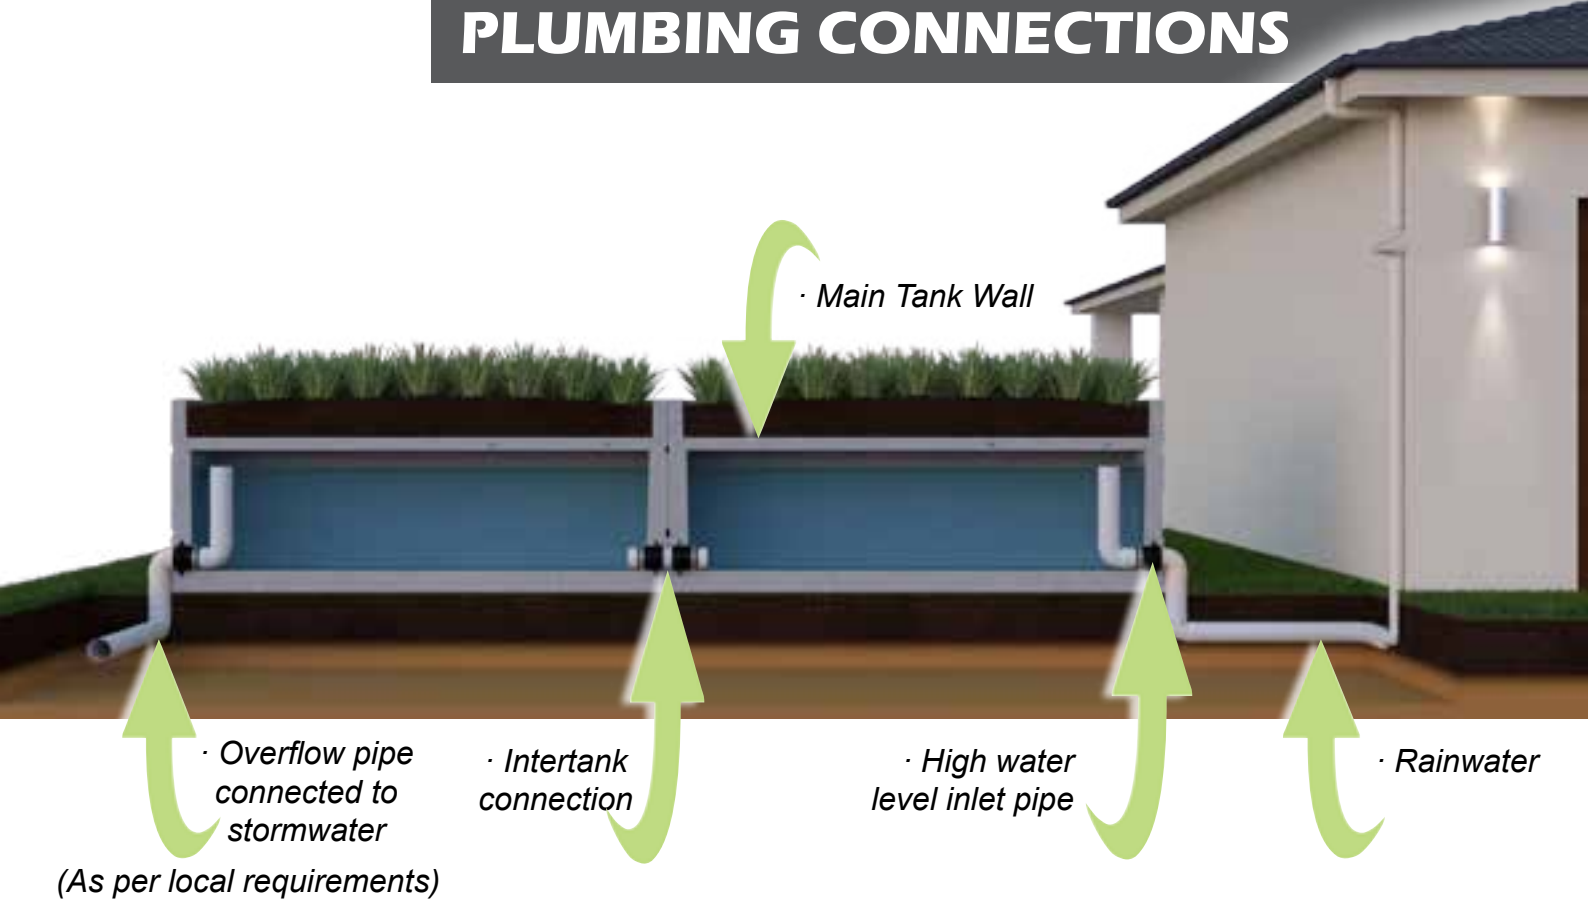

The GARDEN TANK WALLS are the leaders in the range combining a Retaining Wall, Rainwater Tank and Garden Bed all in one.

The WATER FEATURE TANK WALLS range similarly combines a Retaining Wall, Rainwater Tank and a Water Feature, with endless options to customise them to suit your home or environment.

Conventional, unsightly Water Tanks can now be dramatically enhanced with the introduction of Taylex TANK WALLS.

Rainwater Tanks and Retaining Walls are now combined to deliver a truly stylish and modern addition to any home or environment.

RETAINING WALLS

- Engineers drawings provided for each size
- Ready for installation

· *Grow Plants*

· *Store Rainwater*

· *Retain Soil*

3in1

PLUMBING CONNECTIONS

* 1 inlet and 1 outlet with multiple tank walls connected