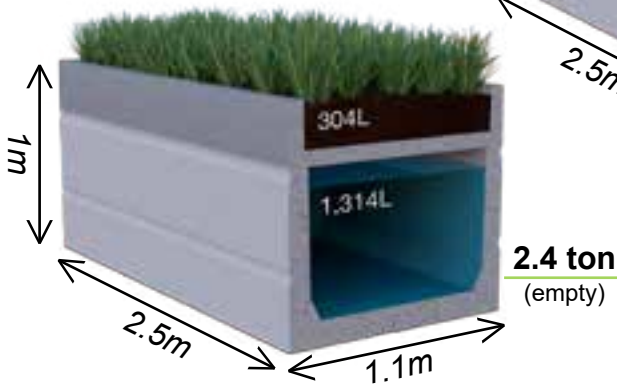

Tank Walls

by Taylex

SIZES AND CAPACITY

TW-1000

15 Year Tank Warranty
Meets AS3735:2001 and AS/NZ 1546.1:2008

50 MPA Concrete

TANK WALL MODELS

- Connection combinations

CONFIGURATION

Distributed by: