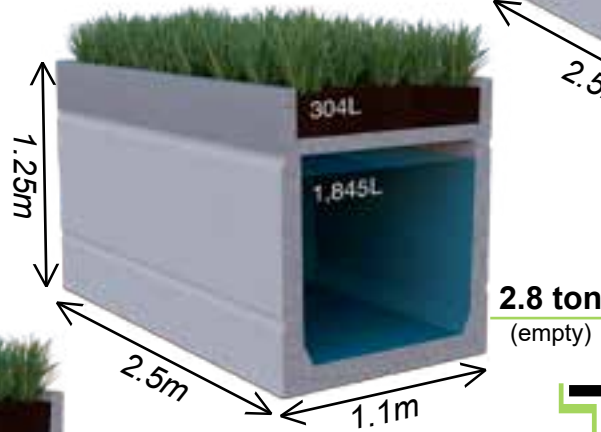

Tank Walls

by Taylex

SIZES AND CAPACITY

TW-1250

15 Year Tank Warranty
Meets AS3735:2001 and AS/NZ 1546.1:2008

50 MPA Concrete

TANK WALL MODELS

- Connection combinations

CONFIGURATION

Distributed by: