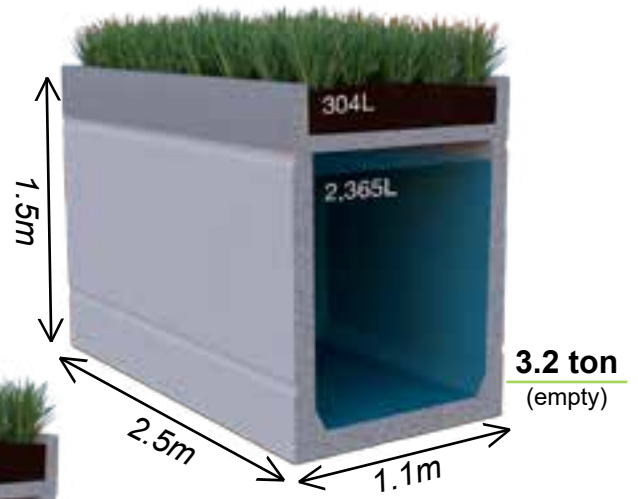

Tank Walls

by Taylex

SIZES AND CAPACITY

TW-1500