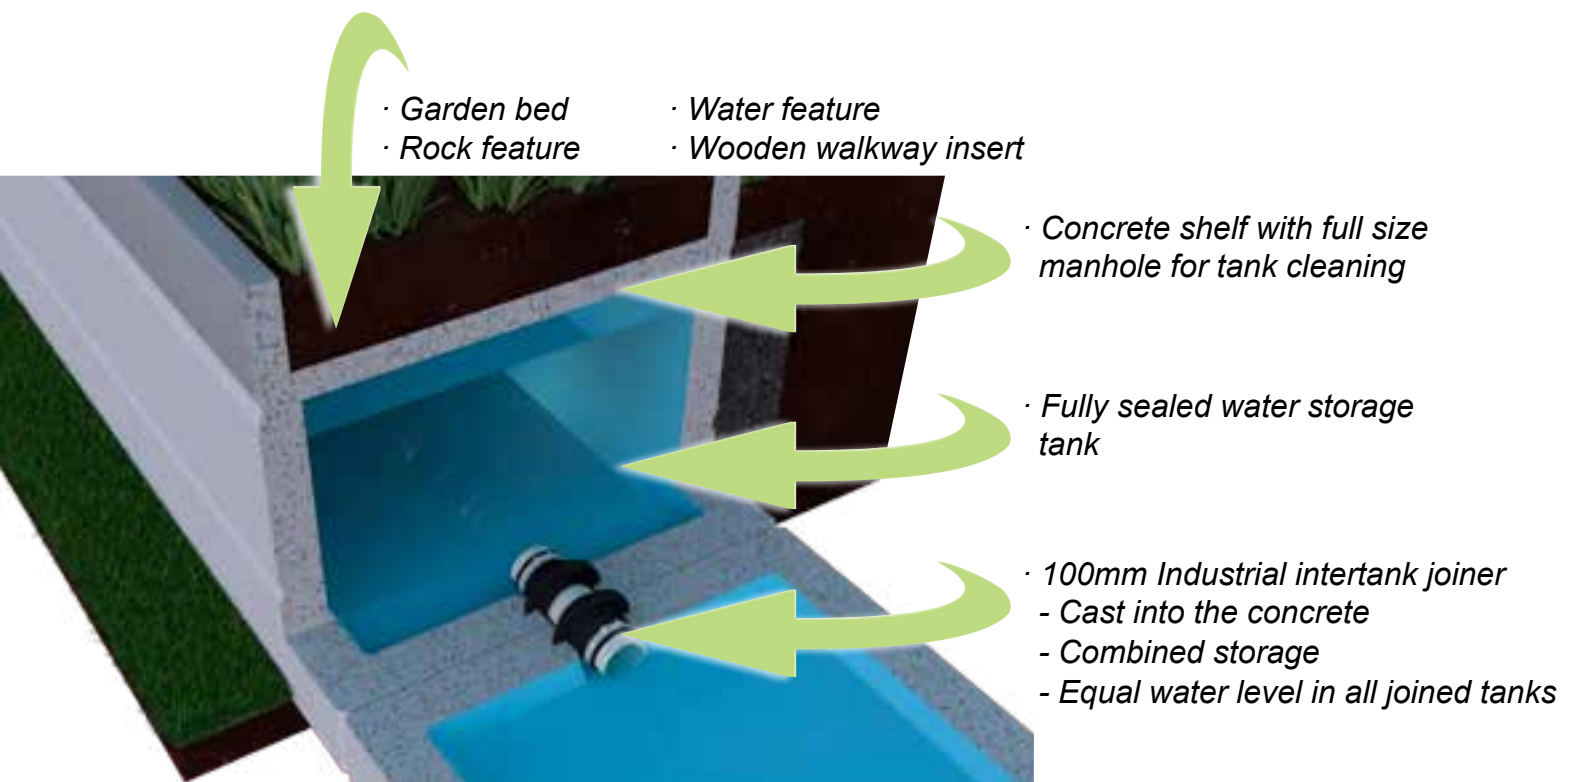

The GARDEN TANK WALLS are the leaders in the range combining a Retaining Wall, Rainwater Tank and Garden Bed all in one.

The WATER FEATURE TANK WALLS range similarly combines a Retaining Wall, Rainwater Tank and a Water Feature, with endless options to customise them to suit your home or environment.

Conventional, unsightly Water Tanks can now be dramatically enhanced with the introduction of Taylex TANK WALLS.

Rainwater Tanks and Retaining Walls are now combined to deliver a truly stylish and modern addition to any home or environment.

RETAINING WALLS

- Engineers drawings provided for each size
- Ready for installation

· *Grow Plants*

· *Store Rainwater*

· *Retain Soil*

3in1

PLUMBING CONNECTIONS

* 1 inlet and 1 outlet with multiple tank walls connected