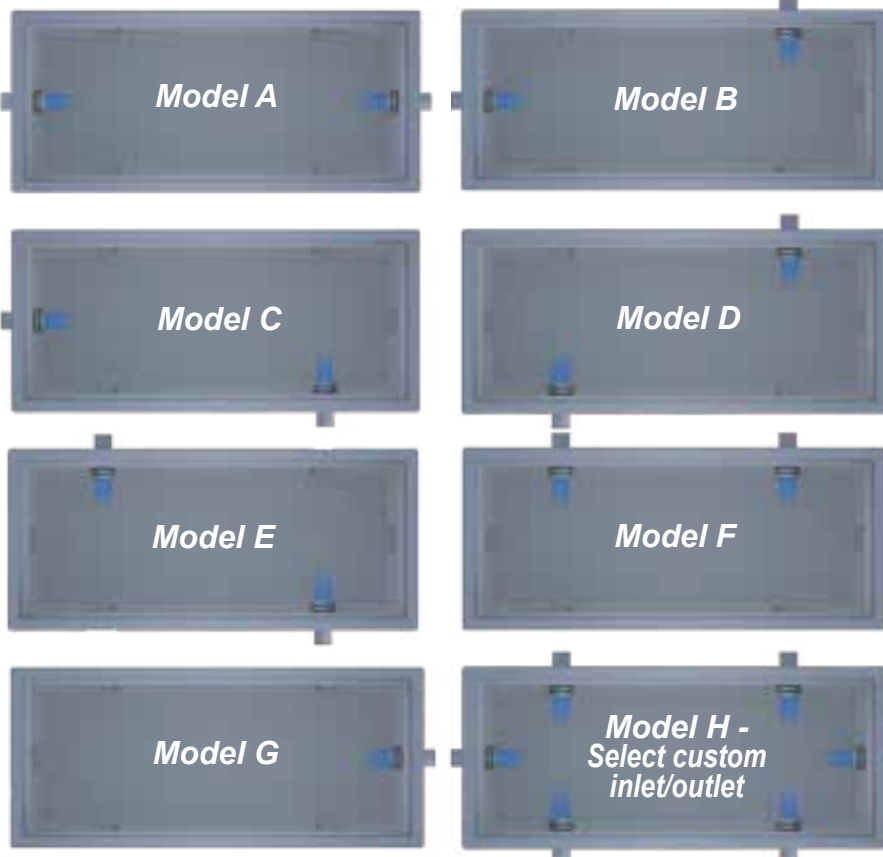

The GARDEN TANK WALLS are the leaders in the range combining a Retaining Wall, Rainwater Tank and Garden Bed all in one.

The WATER FEATURE TANK WALLS range similarly combines a Retaining Wall, Rainwater Tank and a Water Feature, with endless options to customise them to suit your home or environment.

RETAINING WALLS

- Engineers drawings provided for each size
- Ready for installation

· *Grow Plants*

· *Store Rainwater*

· *Retain Soil*

3in1

PLUMBING CONNECTIONS

* 1 inlet and 1 outlet with multiple tank walls connected

TANK WALL MODELS

- Connection combinations

CONFIGURATION

Distributed by: